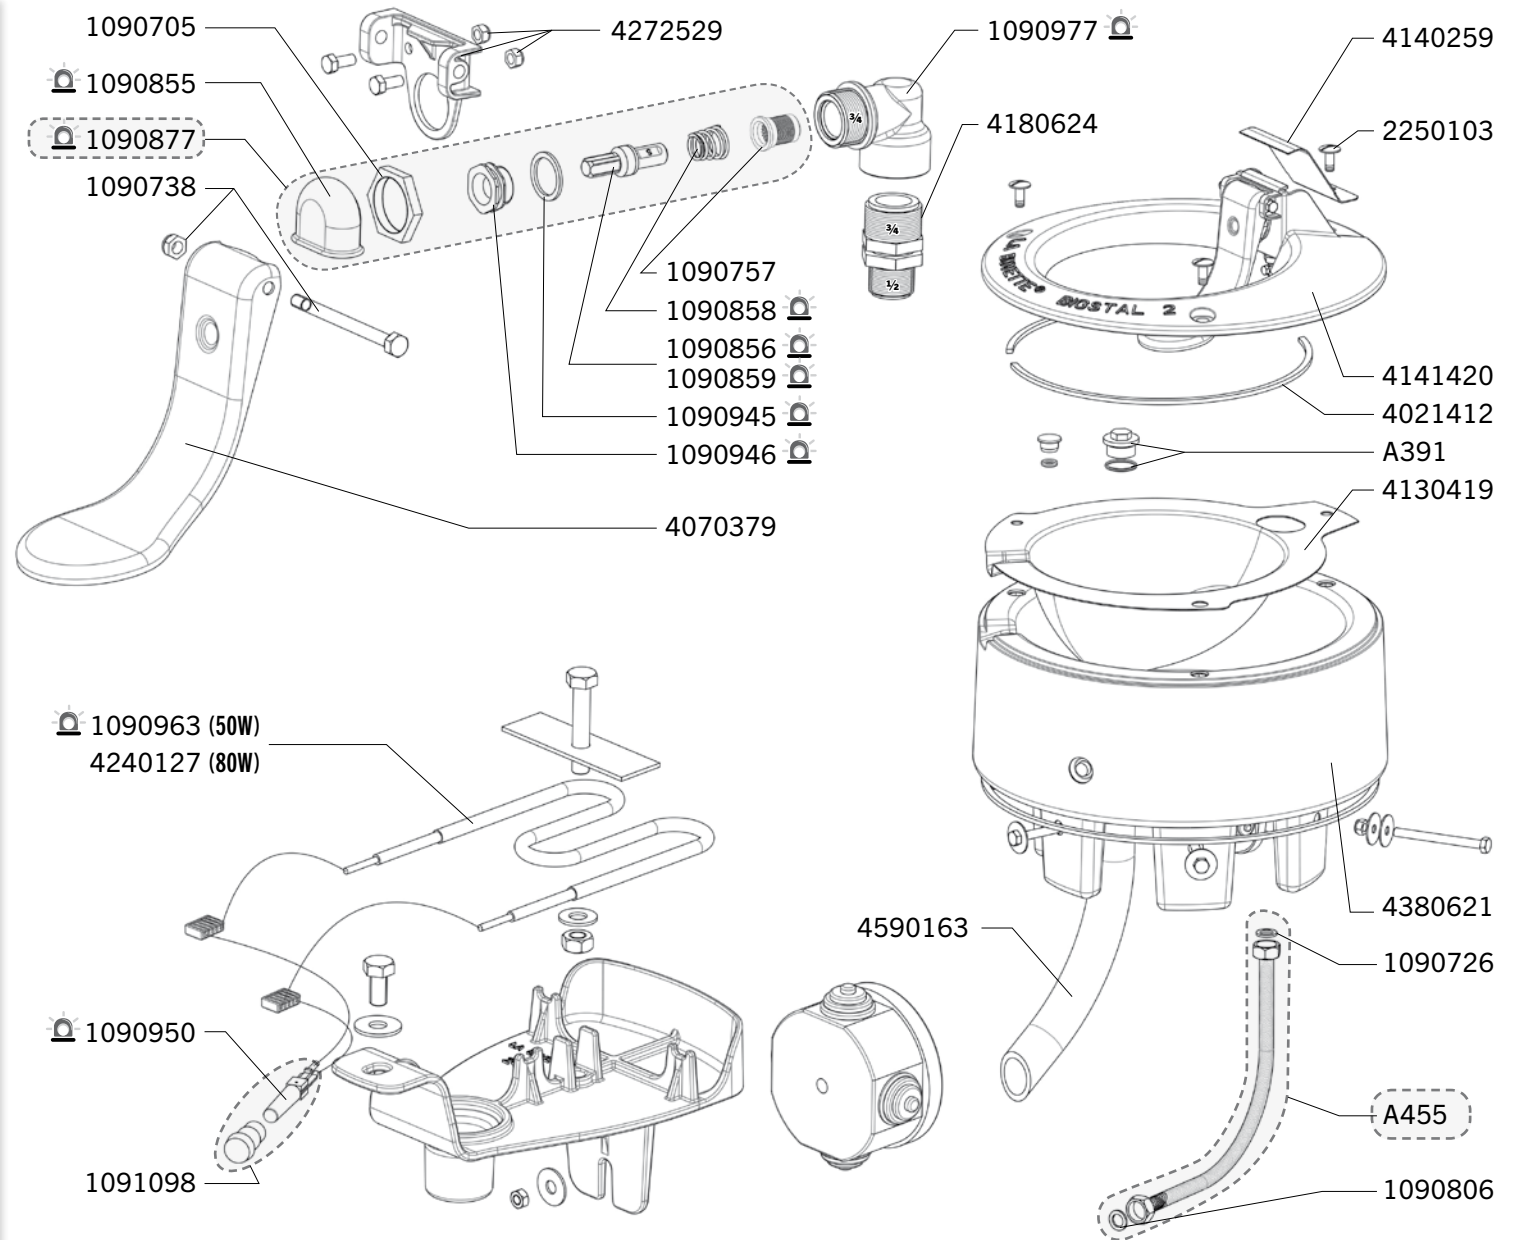

BIGSTAL 2

Ref.1643 - 1713 - 1843

Ship.	Code	Designation
J+5	A391	PLUG 3/4" STAINLESS STEEL
J+5	A455	ST. ST. BRAIDED HOSE FF 1/2" L600 + FITTING MM 1/2" (BLISTER)
J+5	1090705	10 X NUTS 3/4 GZ F11
J+5	1090726	20 X RUBBERS
J+5	1090738	10 X STAINLESSSTEEL PINS
J+1	1090757	10 X PLASTIC FILTERS
J+5	1090806	BAG OF 10 WASHERS 18,6X6X6
J+5	1090855	DEFLECTOR F 9 S (X5) BLISTER PACK
J+5	1090856	VALVE "S" F 9 S (X5) BLISTER PACK
J+5	1090858	SPRING F 11/FORSTAL (X5) BLISTER PACK
J+5	1090859	VALVE "H" F 9 S (X5) BLISTER PACK
J+5	1090877	COMPLETE VALVE "S" F 9 S BLISTER PACK
J+5	1090888	ACCESSORIES BAG BIGCHO2 / BIGSTAL 2
J+5	1090945	5 X NYLON WASHER 24X18 F11 (BLISTER)
J+5	1090946	3 X VALVE SEAT F11 (BLISTER)
J+5	1090950	2 BULBS 24 V LAKCHO (BLISTER)
J+5	1090963	HEATING PART 24V/50W LAKCHO-BLISTER
J+5	1090977	BLISTER WITH 1 BENT BODY 3/4 F11/FORSTAL WITH PADDLE
J+5	1091051	5 JUNCTIONS (PLASTIC) MM 1/2" 1/2"
J+5	1091098	BAG OF 2 NEW COMPLETE LED GREEN LIGHT 24V
J+1	1190313	DRAIN PLUG Ø15 PL BIGCHO 2
J+5	2250103	STAINLESS STEEL SCREW 8X20
J+5	4021412	1 M STICKY FOAM SEAL 6X4
J+1	4070379	SS PADDLE STALCHO
J+5	4130419	BIGSTAL 2 BOWL STAINLESS STEEL
J+5	4140259	STAINLESS STEEL VALVE COVER -BIGSTAL 2 MODIFIED
J+5	4141420	NON SPILLING EDGE FRAME BIGSTAL 2
J+5	4180624	REDUCED PLASTIC JUNCTION 3/4-1/2
J+1	4240127	HEATER 24V 80W LAKCHO
J+1	4272529	STAINLESS STEEL SUPPORT FOR PADDLE BIGSTAL2+SCREWS
J+5	4380621	FOAM INSULATED PE STAND BIGCHO 2
J+5	4590163	FLEXIBLE HOSE BIGCHO/BIGSTAL 2

Shipping time in working days (running out of stock excepted), spare parts tagged with a are dispatched the same day if order received before noon and made of parts tagged with (J) exclusively.